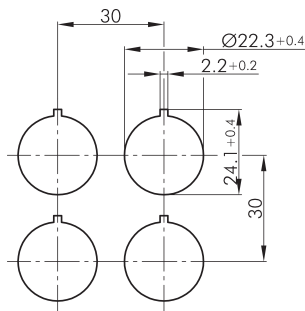

### Illuminated pushbutton with 4-pole M12 connector STLI\_C005

Description: with integrated 4-pole M12 connector, A coded incl. white LED

0 1 2

PIN 1 / PIN 2

Category:	Pushbuttons
Series:	SHORTRON® connect
Panel cut-out:	Ø 22.3 mm
Mounting depth:	33.7 mm
Protection class:	II (protective insulation)
Degree of protection:	IP65 / IP67
Switching function:	momentary action
Travel:	2.3 mm (pushbutton)
Illumination:	yes
With labelling option:	yes
Contact equipment:	1 NO
Connection type:	4-pole M12 connector (integrated), A coded
Front bezel:	silver-coloured
Positive opening:	
Operating temperature:	-25°C ... 70°C
Mechanical life:	1 million switching cycles
Electrical life:	1 million switching cycles
Storage temperature:	-40°C ... 80°C
Shape:	round
Contact material:	AgNi
Lamp socket:	none, with integrated 3 mm LED white