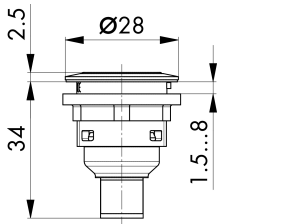

### Illuminated pushbutton with 4-pole M12 connector STLI\_C005

Description: with integrated 4-pole M12 connector, A coded incl. white LED

0 1 2

PIN 1 / PIN 2

Category:	Pushbuttons
Series:	SHORTRON® connect
Panel cut-out:	Ø 22.3 mm
Mounting depth:	33.7 mm
Protection class:	II (protective insulation)
Degree of protection:	IP65 / IP67
Switching function:	momentary action
Travel:	2.3 mm (pushbutton)
Illumination:	yes
With labelling option:	yes
Contact equipment:	1 NO
Connection type:	4-pole M12 connector (integrated), A coded
Front bezel:	silver-coloured
Positive opening:	
Operating temperature:	-25°C ... 70°C
Mechanical life:	1 million switching cycles
Electrical life:	1 million switching cycles
Storage temperature:	-40°C ... 80°C
Shape:	round
Contact material:	AgNi
Lamp socket:	none, with integrated 3 mm LED white